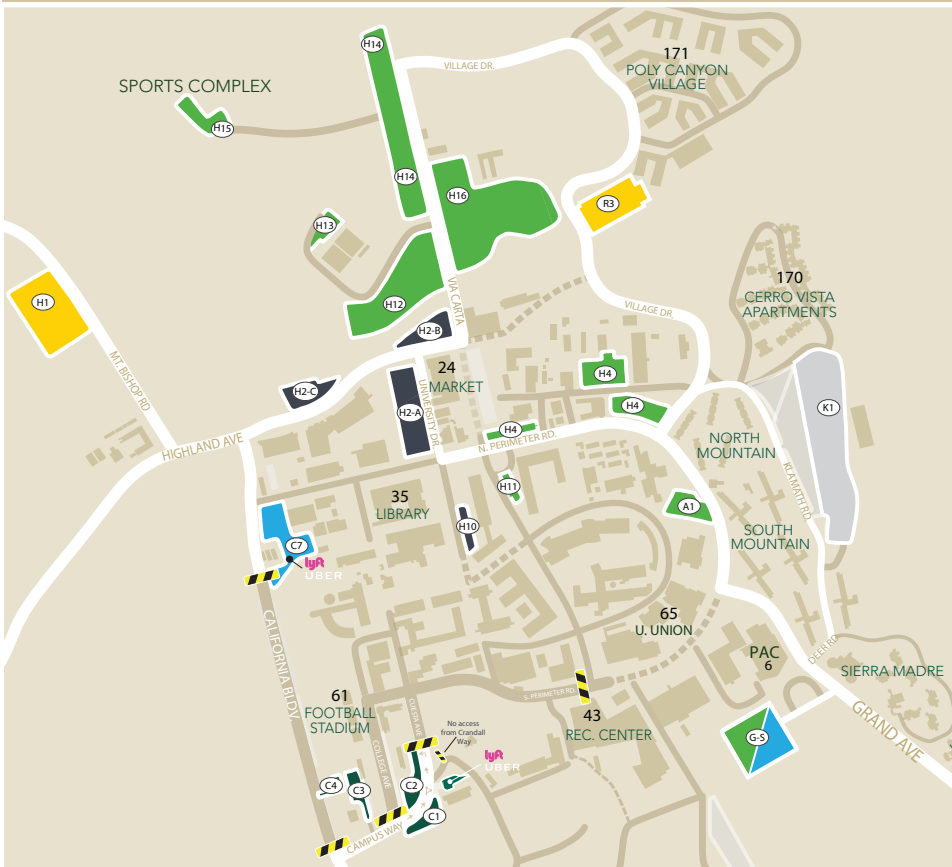

### Parking on campus **BEFORE 5 p.m.**

### MAP LEGEND

- Orange lot permit
- Daily/Weekly Commuter and staff permits
- Staff/Faculty permits (no restrictions)
- Open house visitors only

### Parking on campus **AFTER 5 p.m.**

### MAP LEGEND

- Rodeo/Baseball event or CP permits
- President/V.I.P.
- Mobility Impaired parking only
- All non-event parking
- Open House visitors only
- Closed parking lots
- Road closed, no access
- Designated Uber/Lyft/taxi loading zones